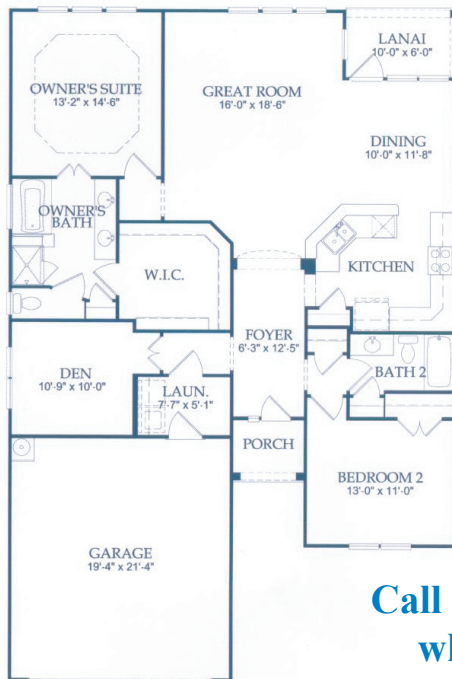

# Copper Ridge Floorplan

Screened Lanai Option

Sunroom Option

2 bedrooms  
Den  
2 baths  
Dining room  
Great room  
2 car garage  
Lanai  
Approx. 1,590 sq.ft.

Call Roger Halweg for  
what is currently  
available!