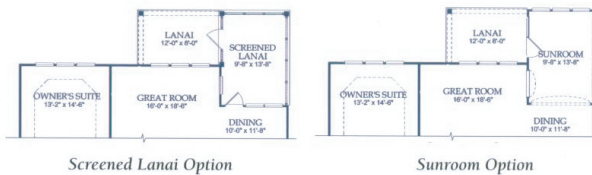

# Copper Ridge Floorplan

Screened Lanai Option

Sunroom Option

2 bedrooms  
Den  
2 baths  
Dining room  
Great room  
2 car garage  
Lanai  
Approx. 1,590 sq.ft.

Call Roger Halweg for  
what is currently  
available!